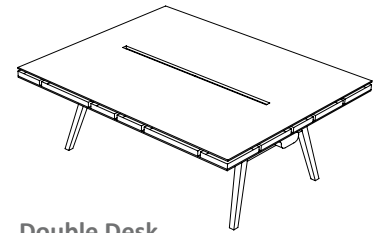

Height:	750 mm	69"
Width:	1640 mm	64"
Length:		
for 4:	3520 mm	138"
for 6:	5040 mm	198"
for 8:	6560 mm	258"
per 2 extra:	+ 1520 mm	+ 59"

Single Desk

Height:	750 mm	29"
Width:	850 mm	33"
Length:	2000 mm	78"

Double Desk

Height:	750 mm	29"
Width:	1640 mm	64"
Length:	2000 mm	78"

High Table

Height:	750 mm	29"
Width:	600 mm	24"
Length (max):	3000 mm	118"

Meeting Table

Height:	750 mm	29"
Width:	860/1210 mm	33/47"
Length:	2200/3000 mm	86/118"

Round Table

Height:	750 mm	29"
Diameter:	1800 mm	71"

Console Table

Height:	750 mm	29"
Width:	250 mm	10"
Length:		
-small	1650 mm	65"
-large	2200 mm	86"

Children Table

Height:	568 mm	22"
Width:	785 mm	30"
Length:	1095 mm	43"