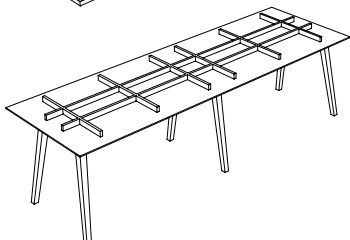

Round Table

Height:	750 mm	29"
Diameter:	1800 mm	71"

Console Table

Height:	750 mm	29"
Width:	250 mm	10"
Length:		
-small	1650 mm	65"
-large	2200 mm	86"

Children Table

Height:	568 mm	22"
Width:	785 mm	30"
Length:	1095 mm	43"

Trays A4+

Height:	40 mm	1,5"
Width:	350 mm	9"
Length:	230 mm	13"

Trays A3+

Height:	40 mm	1,5"
Width:	350 mm	13"
Length:	480 mm	18"

Finishes

..... laminate or linoleum

..... painted metal trays, bespoke colors