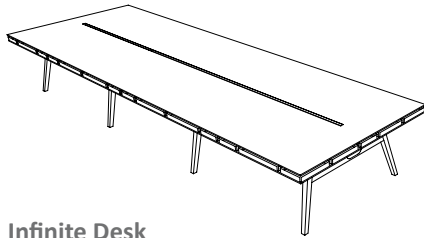

Collection

Infinite Desk

Height:	750 mm	69"
Width:	1640 mm	64"
Length:		
for 4:	3520 mm	138"
for 6:	5040 mm	198"
for 8:	6560 mm	258"
per 2 extra:	+ 1520 mm	+ 59"