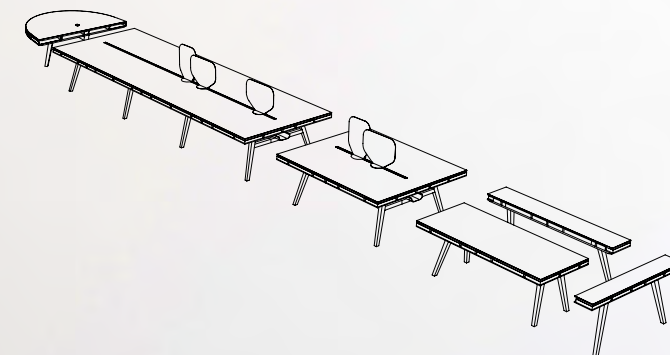

The Story

Sometime ago, we decided that we needed a new office for our architects and designers. We put in place a great architectural concept but just couldn't find office furniture that would fit our brief. We looked everywhere on the market but the perfect office table for us just didn't exist. So we decided to create our own.

What started off as a team-building project became the foundation for the X-Pand project. With its simple design language, just proportions and great functionality, X-Pand began to attract a series of our existing clients from diverse industries. Today, we are proud to have given X-Pand a life of its own, in the generation of a seed from which stems a good number of our commercial interior architecture projects. X-Pand is more than just a table, it is the basis for the organisation of flexible workspaces that evolve with the working team. With X-Pand, we have found a design product that also inspires the hand-in-hand development with our clients of an equally dynamic and practical work environment all-around.

Located in Geneva, Switzerland, Brandstorm brand architects dedicates its creativity in defining architectural codes which are unique to each brand. Since 2002 the studio has been a forerunner in the development of brand architecture concepts and retail design.

The Process

Are you looking for a functional, flexible and yet inspiring design solution for your interior? .....

Take a look at our collection of tables, trays and dividers.

Feeling CREATIVE?
How nice: we are too!

Let's think out of the box to
create the perfect table for you.

So let's get in touch!

brandstorm
rue des noirettes 32
1227 carouge
switzerland

+41 22 342 08 07
www.thebrandstorm.com