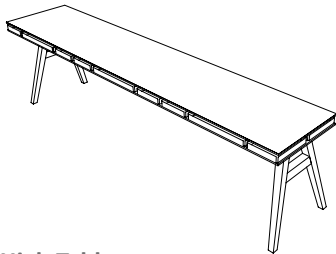

Height:	750 mm	69"
Width:	1640 mm	64"
Length:		
for 4:	3520 mm	138"
for 6:	5040 mm	198"
for 8:	6560 mm	258"
per 2 extra:	+ 1520 mm	+ 59"

Single Desk

Height:	750 mm	29"
Width:	850 mm	33"
Length:	2000 mm	78"

Double Desk

Height:	750 mm	29"
Width:	1640 mm	64"
Length:	2000 mm	78"

High Table

Height:	750 mm	29"
Width:	600 mm	24"
Length (max):	3000 mm	118"

Meeting Table

Height:	750 mm	29"
Width:	860/1210 mm	33/47"
Length:	2200/3000 mm	86/118"

Round Table

Height:	750 mm	29"
Diameter:	1800 mm	71"

Console Table

Height:	750 mm	29"
Width:	250 mm	10"
Length:		
-small	1650 mm	65"
-large	2200 mm	86"

Children Table

Height:	568 mm	22"
Width:	785 mm	30"
Length:	1095 mm	43"

Trays A4+

Height:	40 mm	1,5"
Width:	350 mm	9"
Length:	230 mm	13"

Trays A3+

Height:	40 mm	1,5"
Width:	350 mm	13"
Length:	480 mm	18"

Finishes

..... laminate or linoleum

..... painted metal trays, bespoke colors